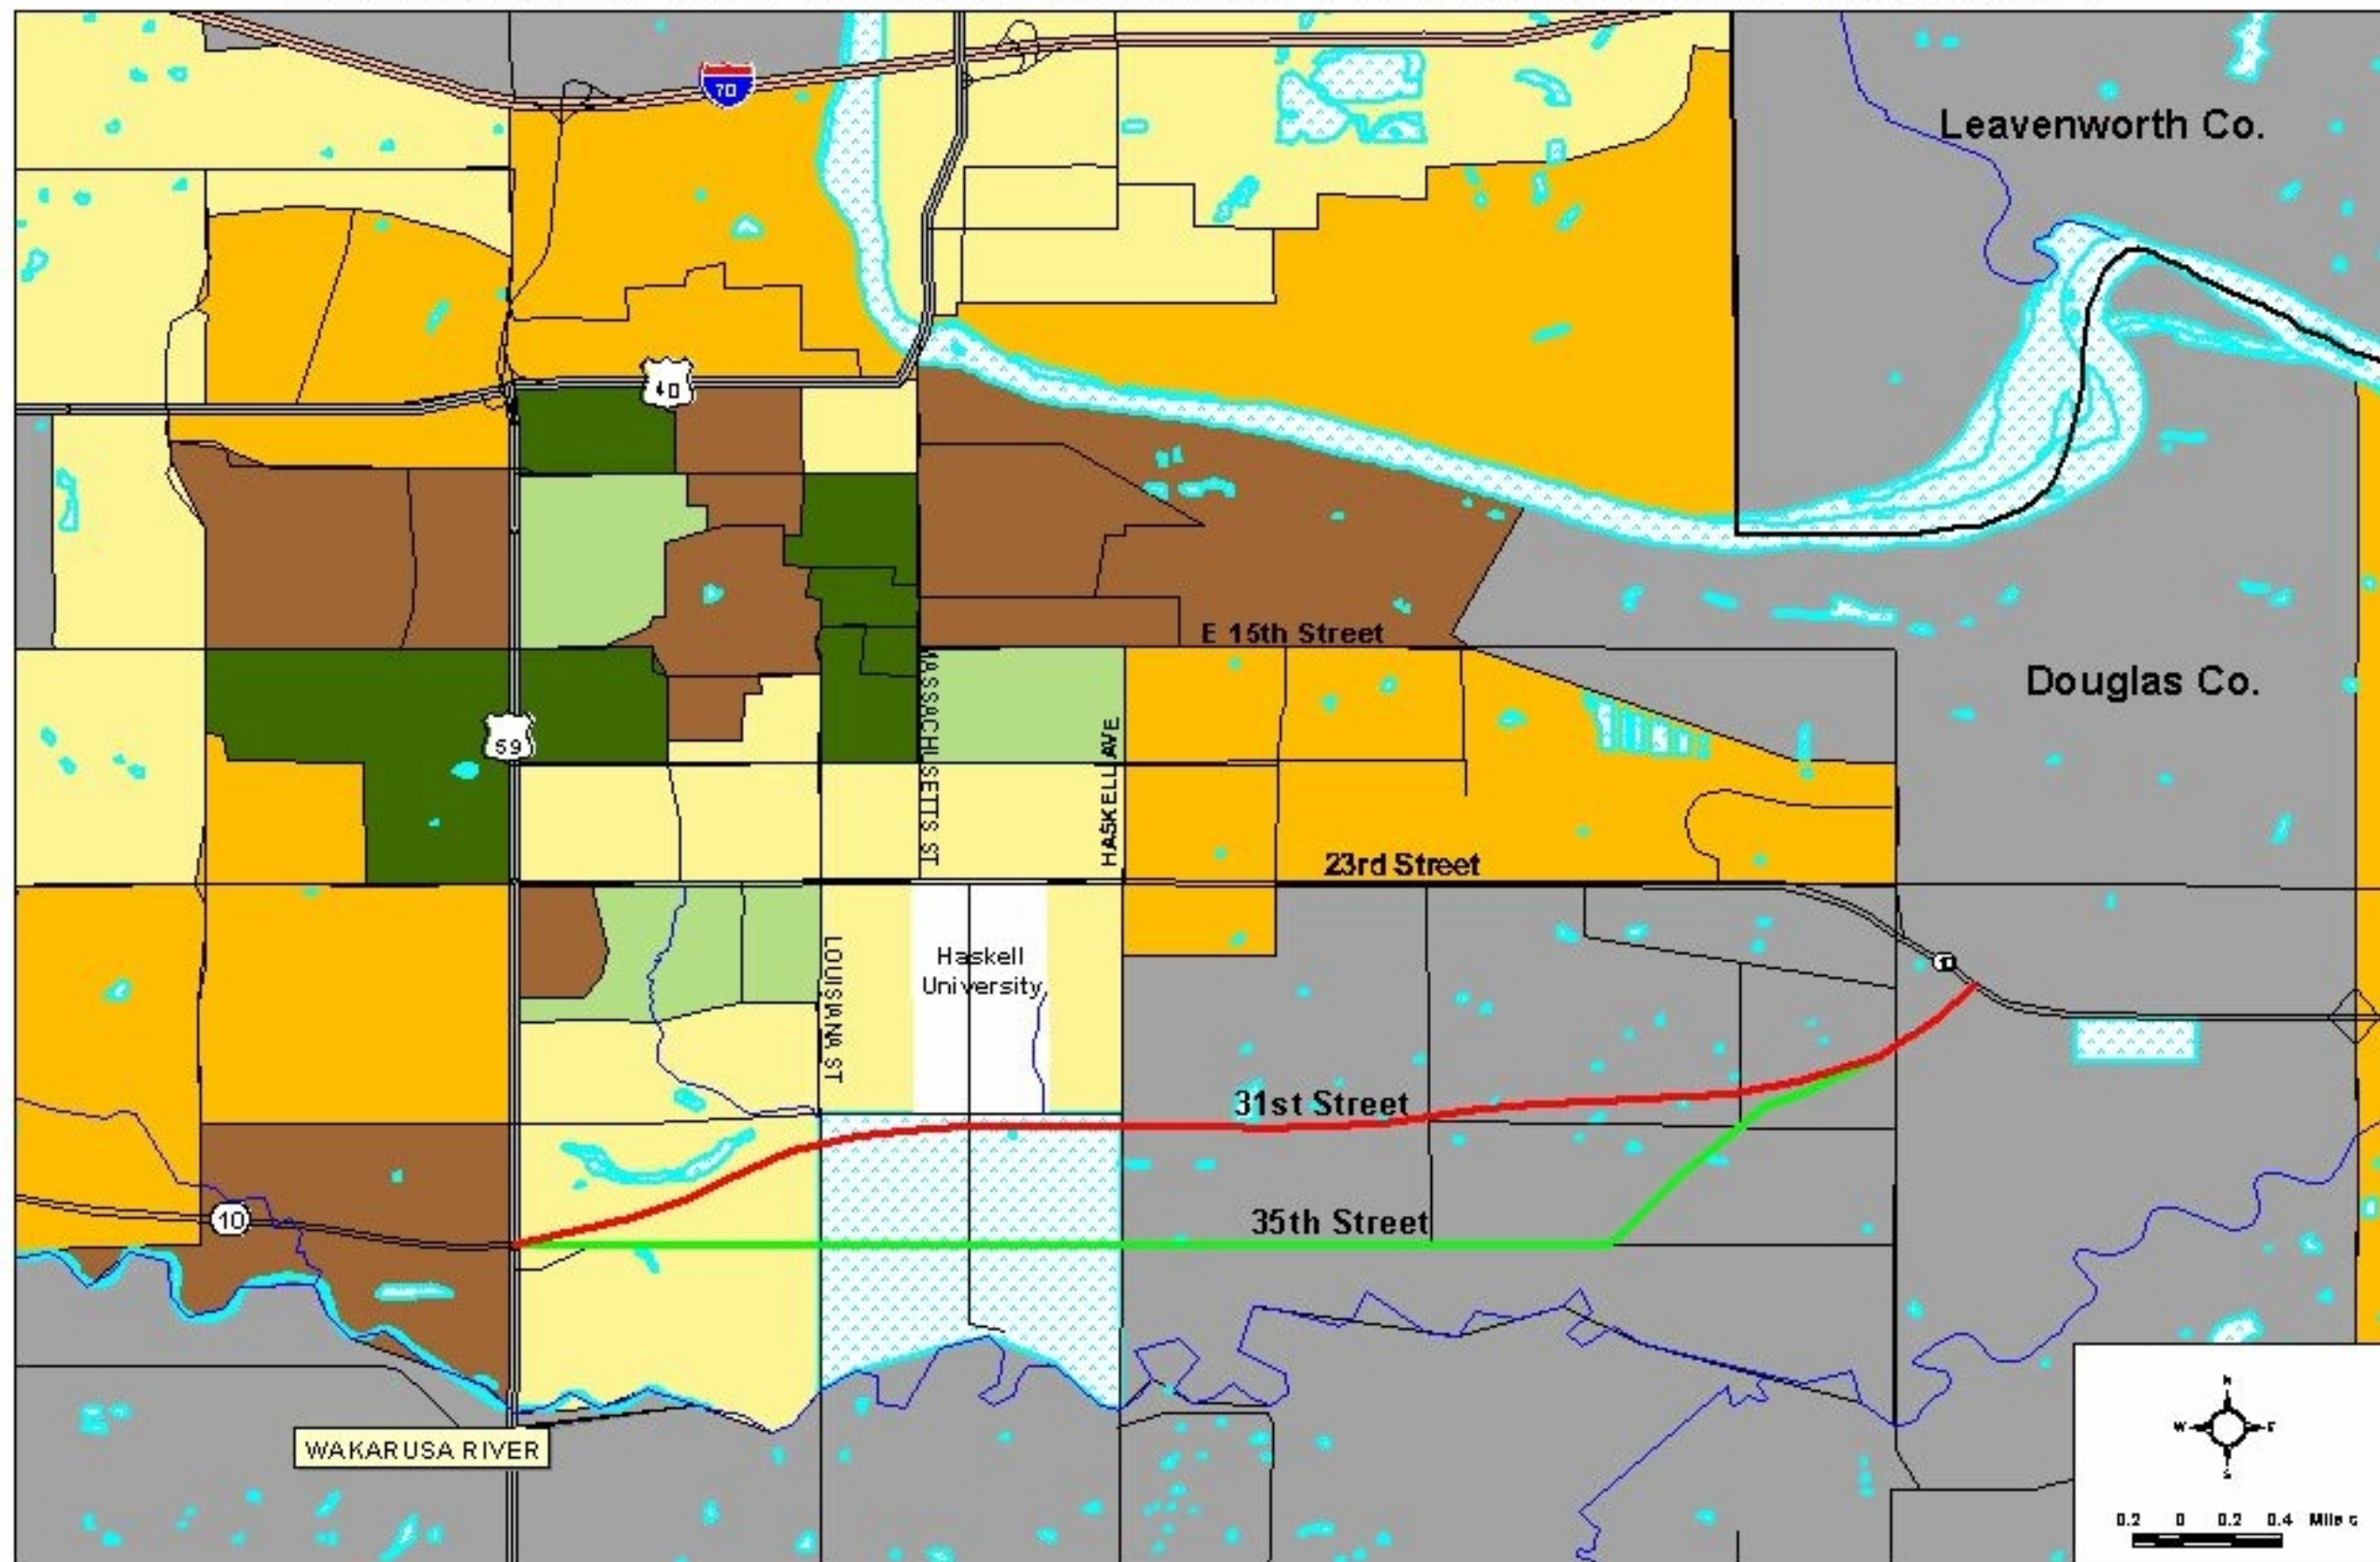

SOUTH LAWRENCE TRAFFICWAY/HASKELL INDIAN NATION UNIVERSITY

 31st Street Alternative
 35th Street Alternative
 Wetlands

Low Income Percentages

	0 - 10
	10.01 - 20
	20.01 - 30
	30.01 - 40
	40.01 - 50
	>50