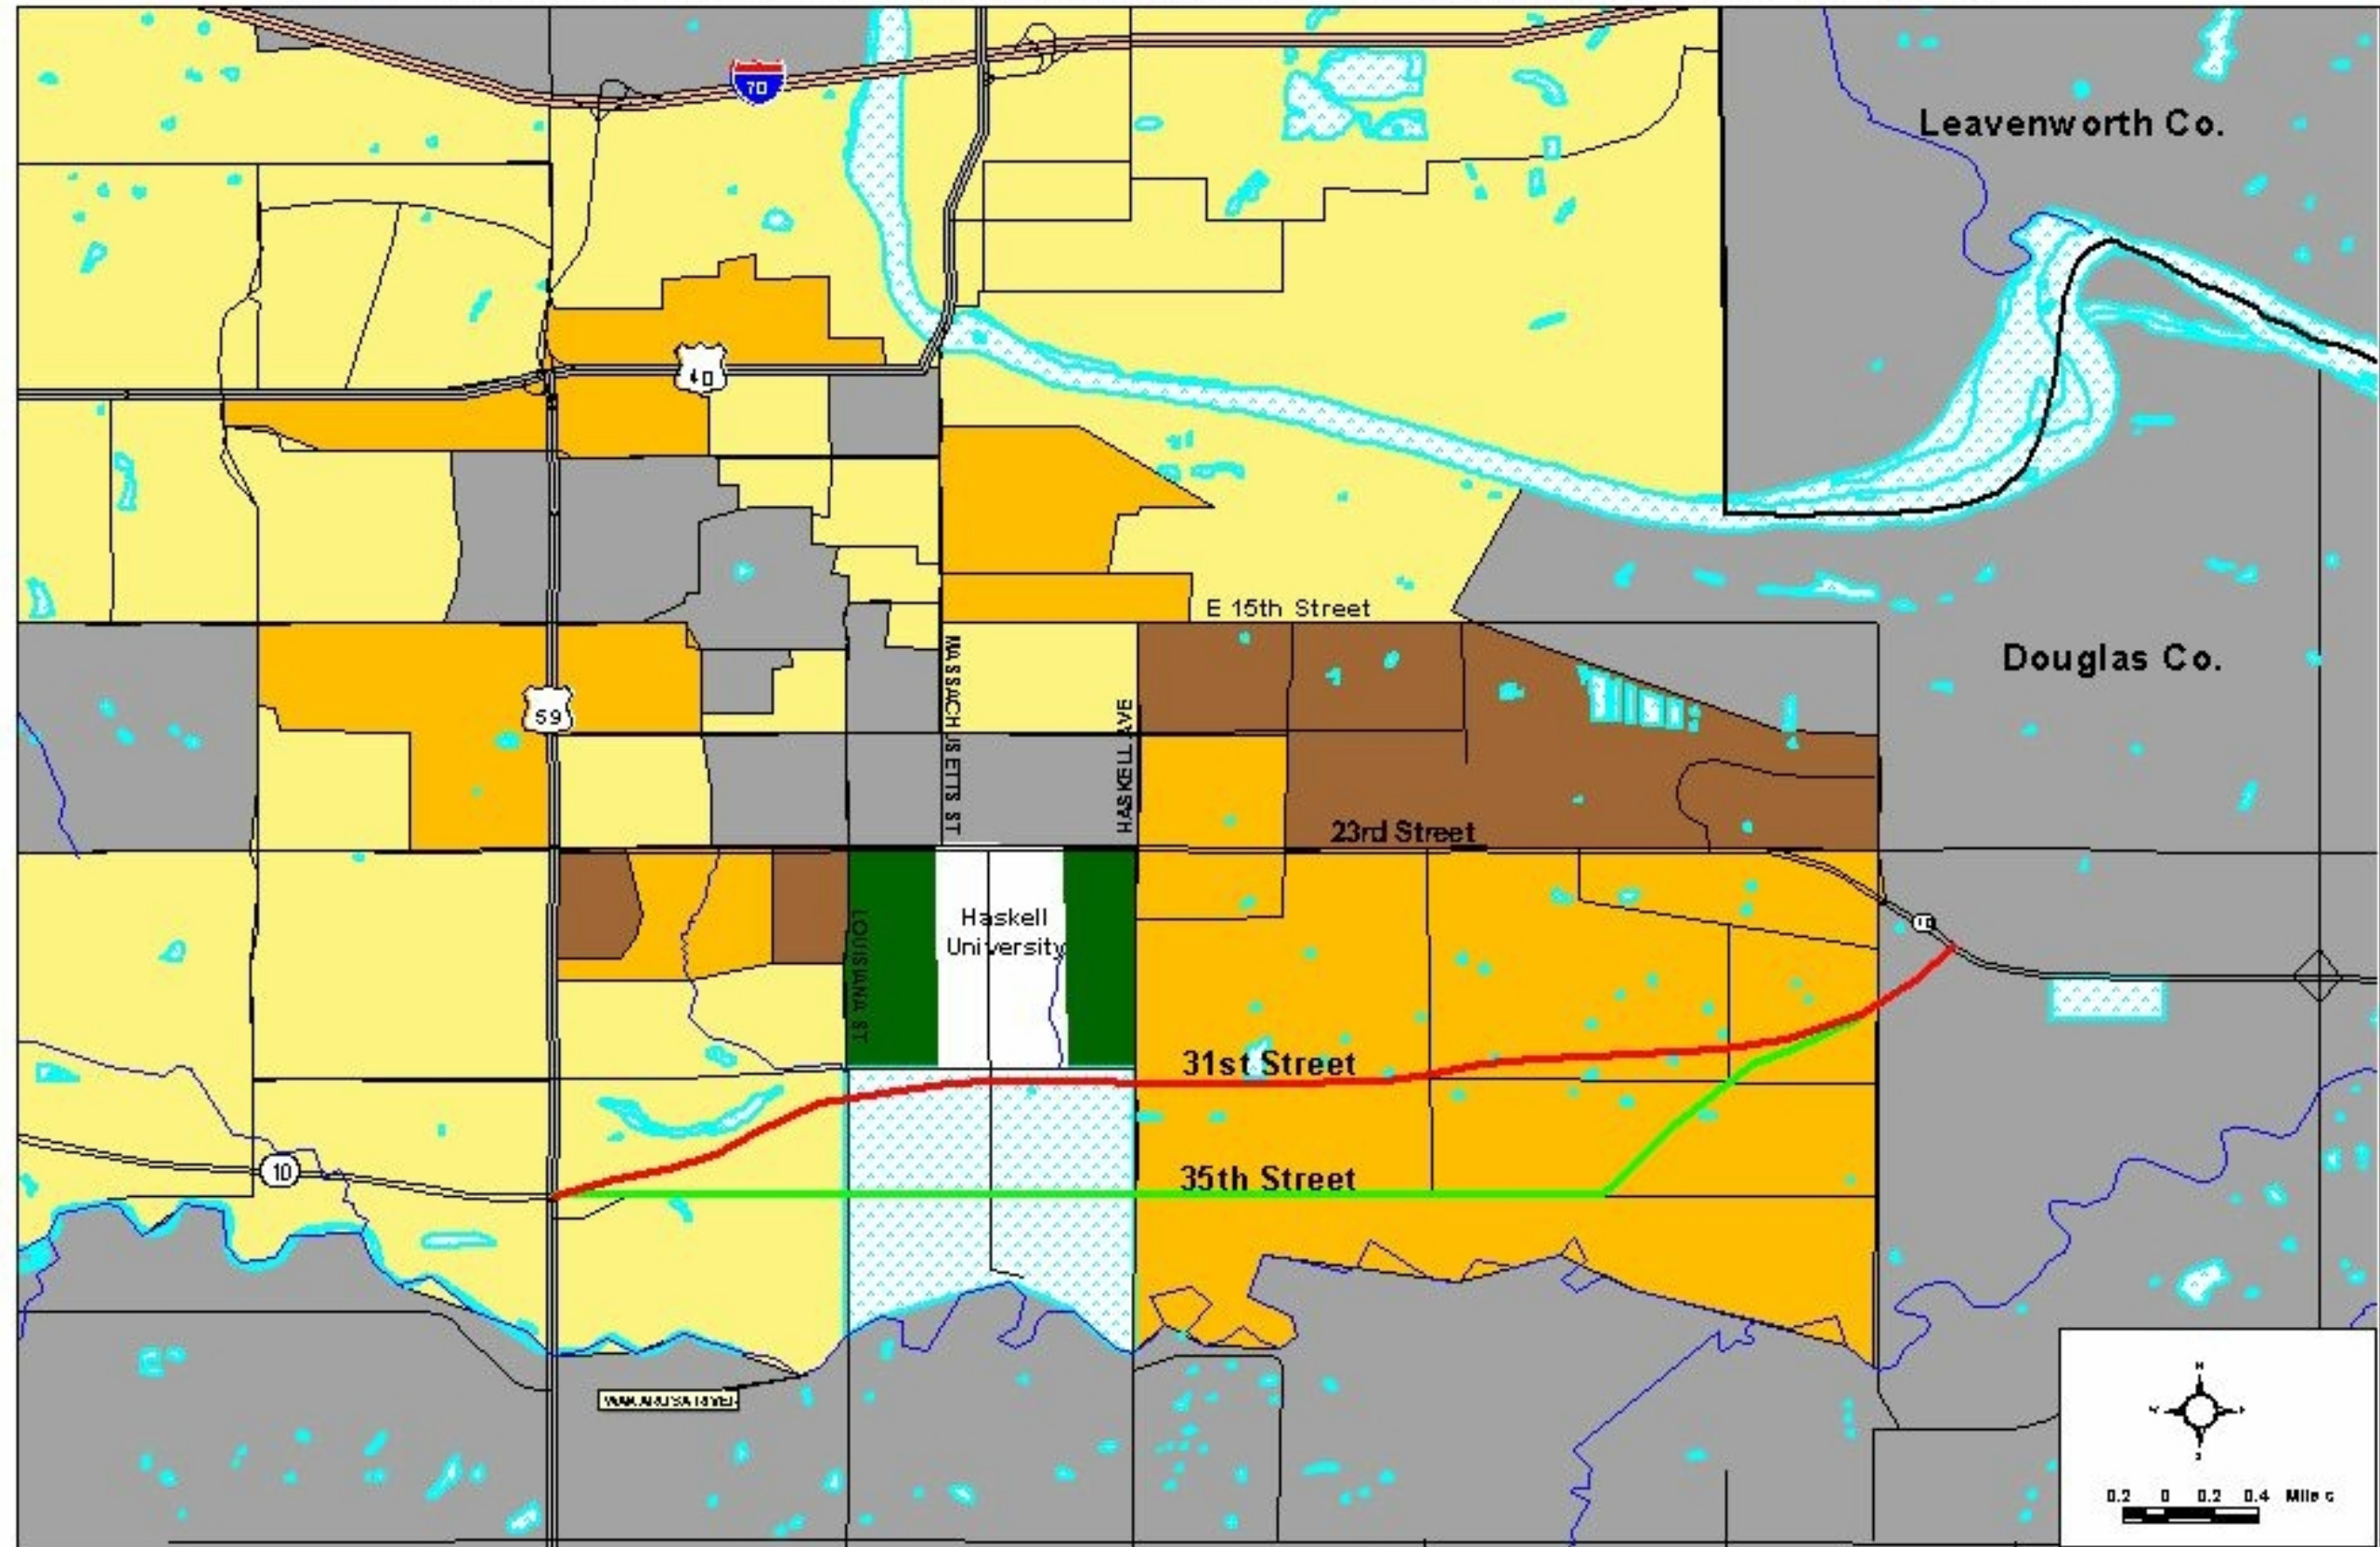

SOUTH LAWRENCE TRAFFICWAY/HASKELL INDIAN NATION UNIVERSITY

 31st Street Alternative
 35th Street Alternative
 Wetlands

Minority Percentages
 0 - 10
 10.01 - 20
 20.01 - 30
 30.01 - 40
 40.01 - 50
 >50