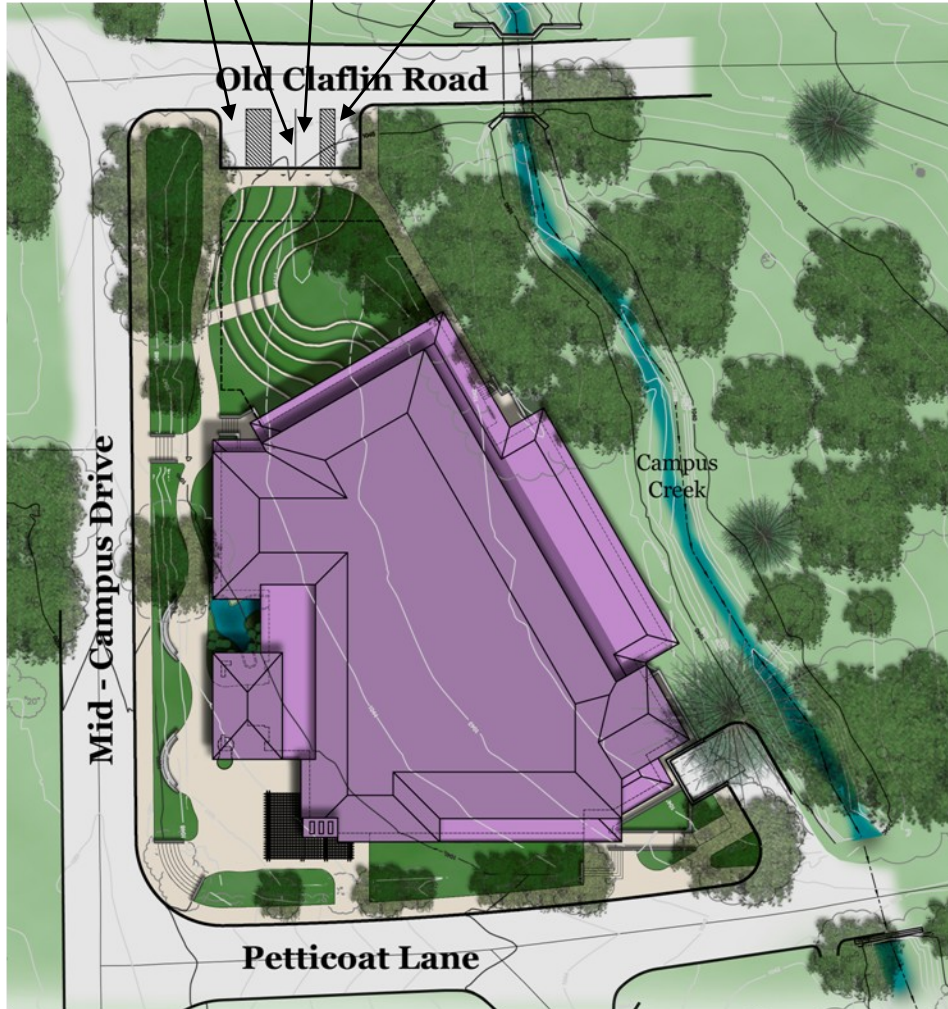

Leadership Studies Building Parking Options

There are 4 parking spots available on the North side of the Leadership Studies Building. KSU parking permits are required to use these space. They are designations are labeled below:

Handicap Fuel Efficient Vehicals Carpool

To the West of the Leadership Studies Building, there is a parking lot. This lot requires a K-State parking permit.